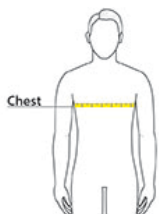

Nike Therma-FIT Pocket Full-Zip Fleece Hoodie.

NKFD9859

PRODUCT MEASUREMENTS

| | XS | S | M | L | XL | 2XL | 3XL | 4XL |
|-----------------------------------|--------|--------|--------|--------|--------|--------|--------|--------|
| Body Length at Back | 26 3/8 | 26 3/4 | 27 1/8 | 27 7/8 | 28 3/4 | 29 1/2 | 30 1/4 | 31 1/8 |
| Chest | 20 | 21 5/8 | 23 1/8 | 24 3/4 | 26 3/4 | 28 5/8 | 30 5/8 | 32 5/8 |
| Raglans and Dolmans Sleeve Length | 31 3/8 | 31 3/4 | 32 1/4 | 32 5/8 | 33 1/8 | 33 3/4 | 34 1/4 | 34 7/8 |

Body Length at Back: Measured from high point shoulder to finished hem at back.

Chest: Measured across the chest one inch below armhole when laid flat.

Raglans and Dolmans Sleeve Length: Measure from neck edge to finished hem.

SIZE CHARTS

| | XS | S | M | L | XL | 2XL | 3XL | 4XL |
|-------|-------|--------------|--------------|-------|--------------|-------------------|----------------|-------|
| Chest | 32-35 | 35-37 1/2 | 37 1/2-41 | 41-44 | 44-48 1/2 | 48 1/2 -53 1/2 | 53 1/2 - 58 | 58-63 |

SPEC SHEET + MEASUREMENTS

Nike Therma-FIT Pocket Full-Zip Fleece Hoodie.
NKFD9859

HOW TO MEASURE

CHEST

Measure under the arm and around the fullest part of the chest with arms down, keeping tape horizontal.